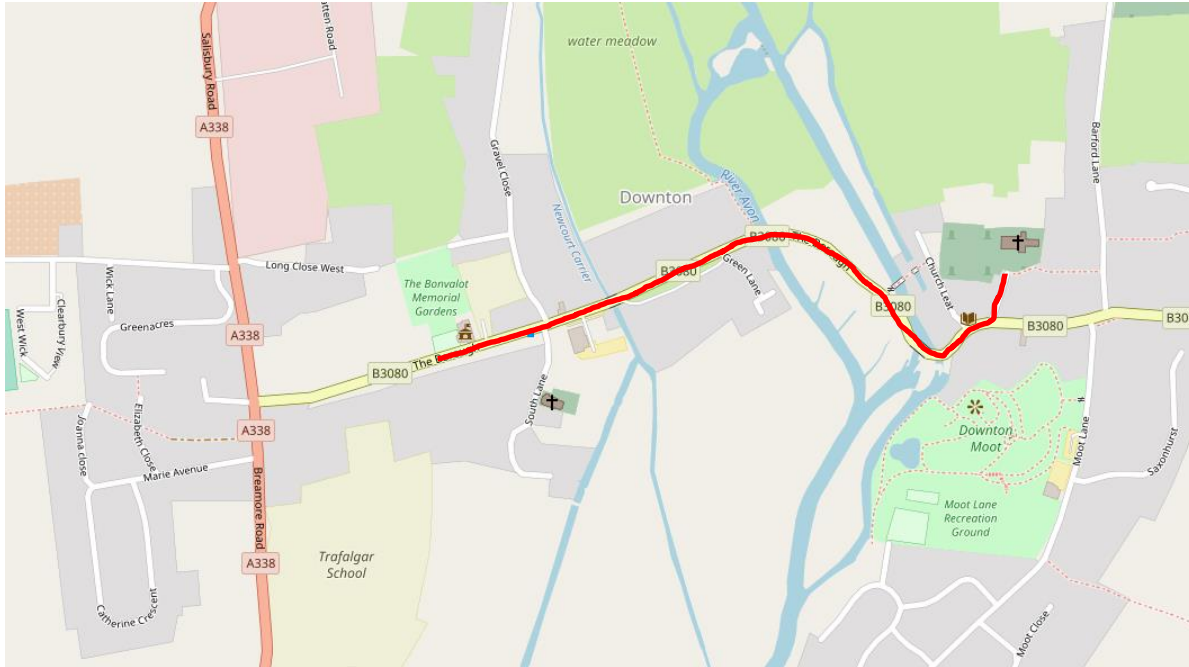

Downton Road Closure for Remembrance Sunday
Sunday 12th November 2017 10 am to 11 am
Red line is from Memorial Gardens to Church Hatch
ie the route of the Procession

© OpenStreetMap contributors See openstreetmap.org